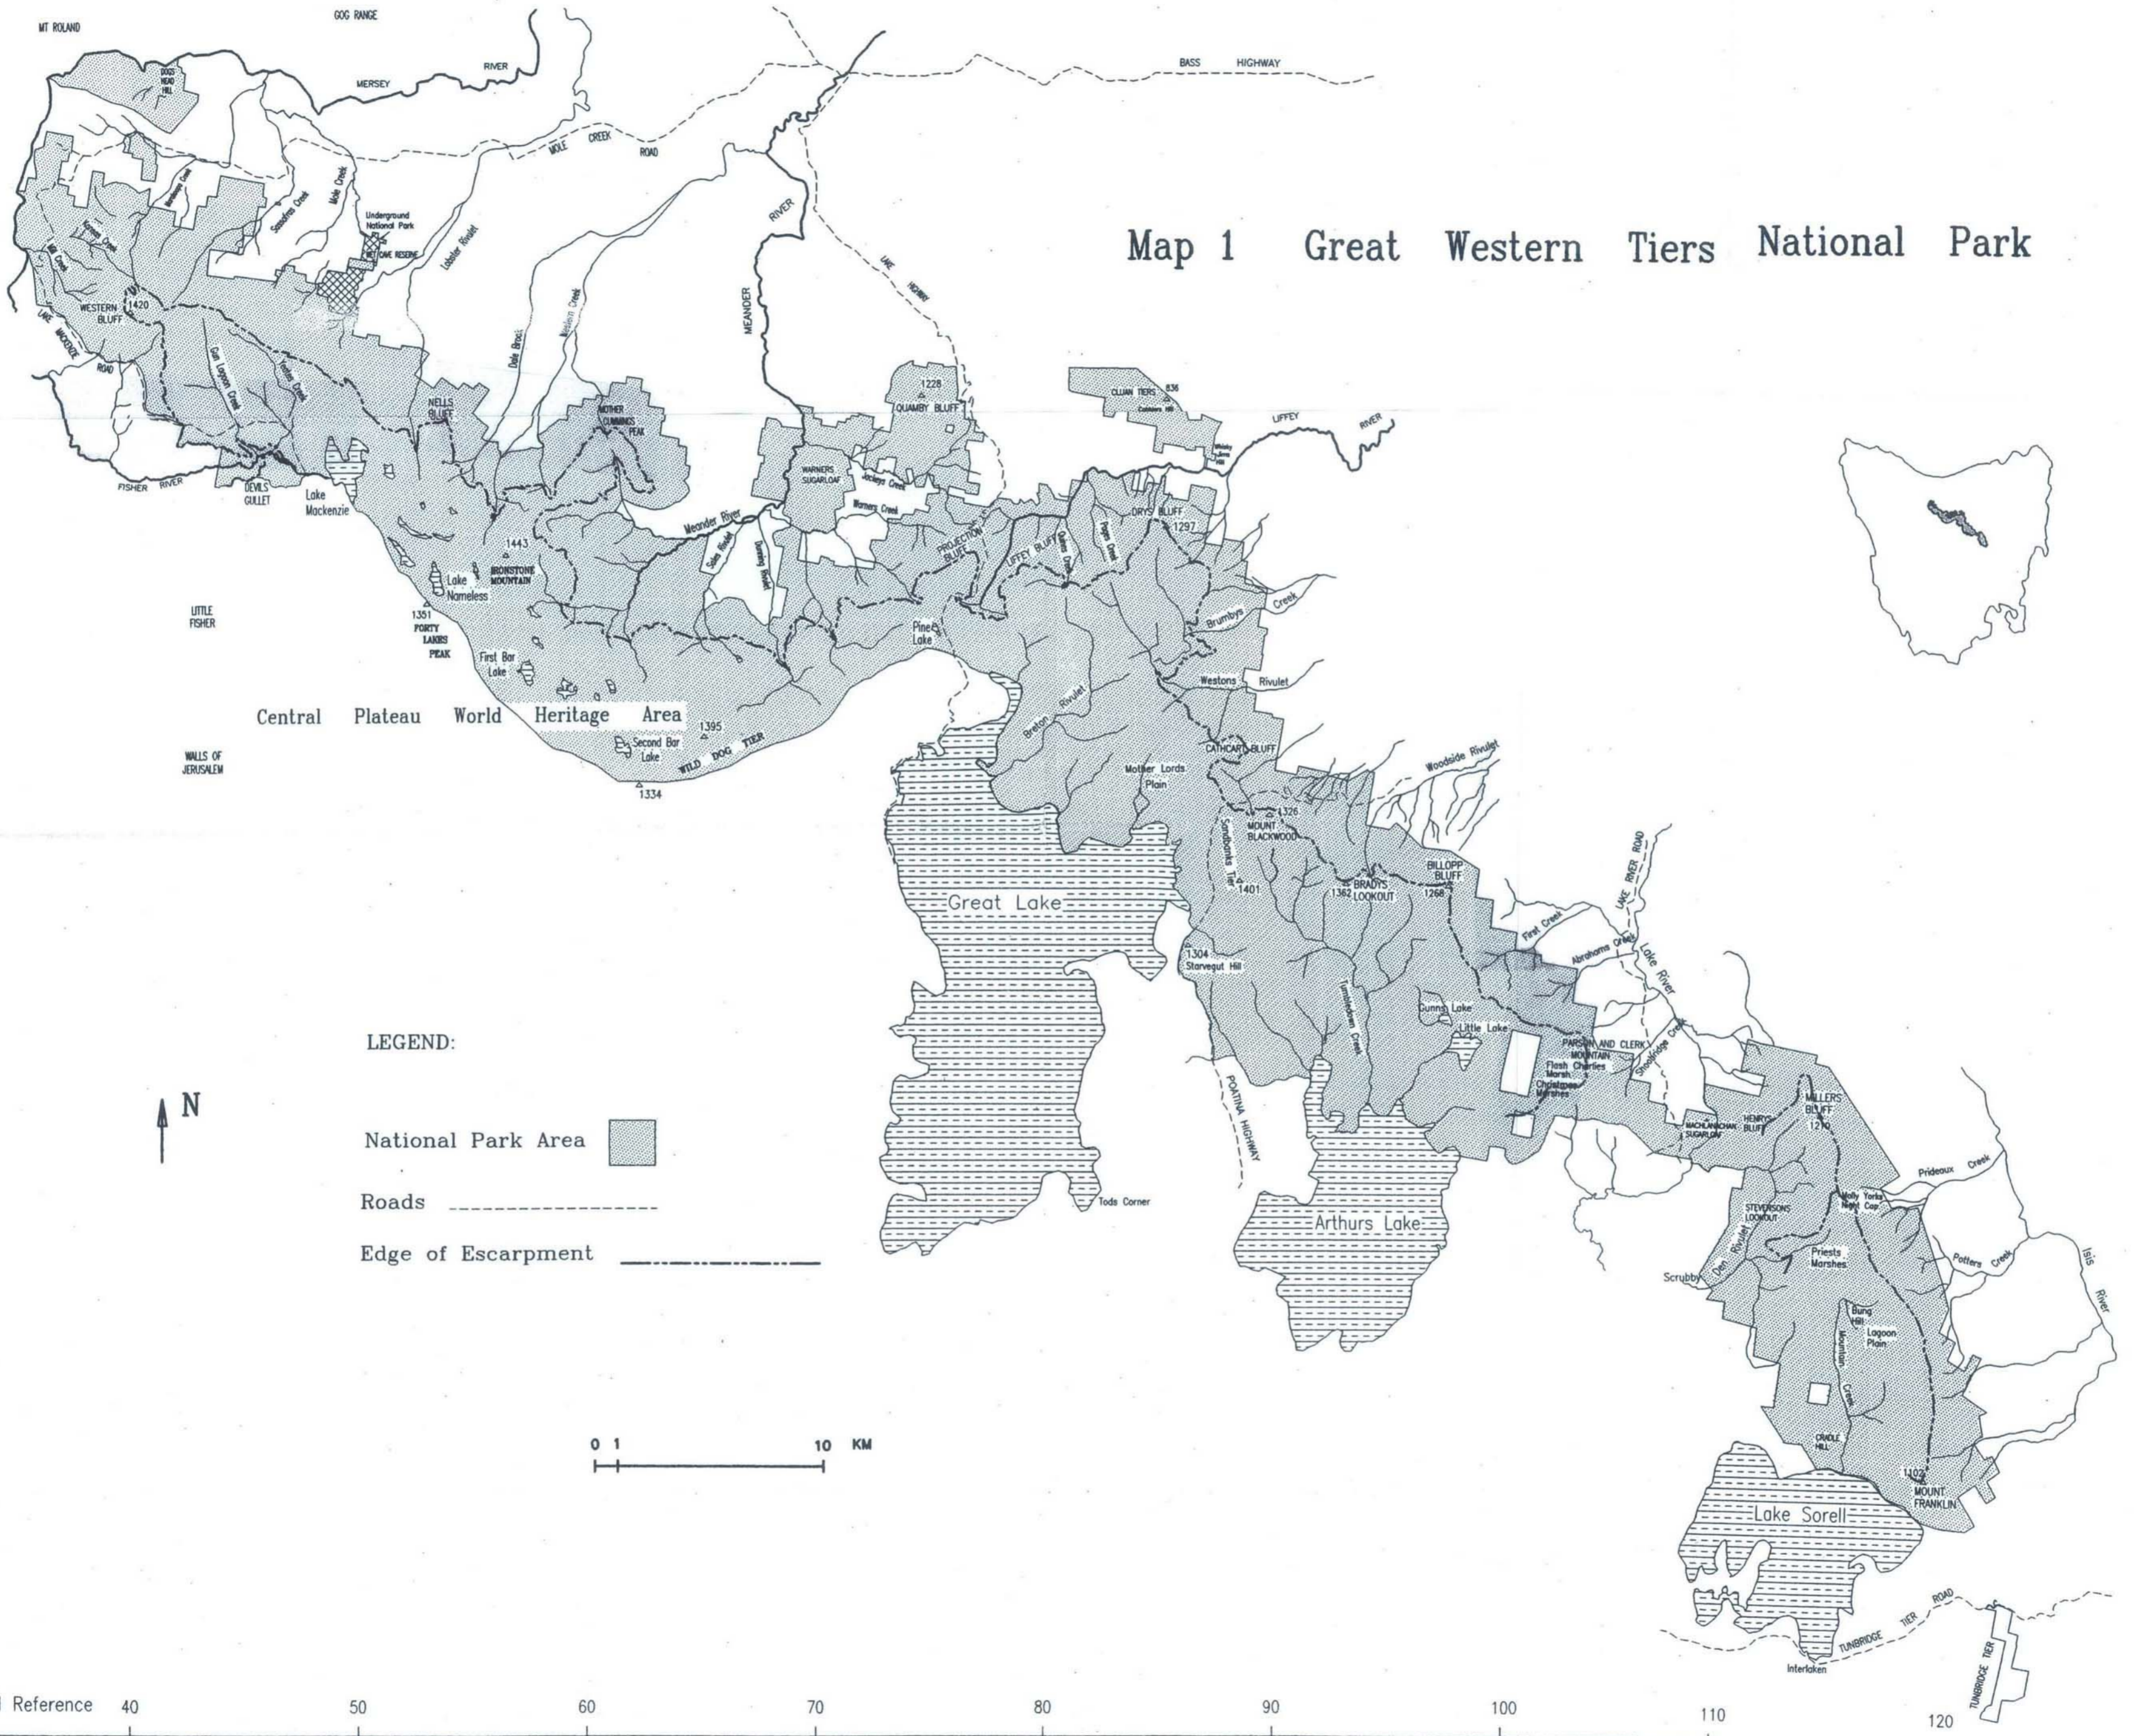

# Map 1 Great Western Tiers National Park

Central Plateau World Heritage Area

LITTLE FISHER  
WALLS OF JERUSALEM