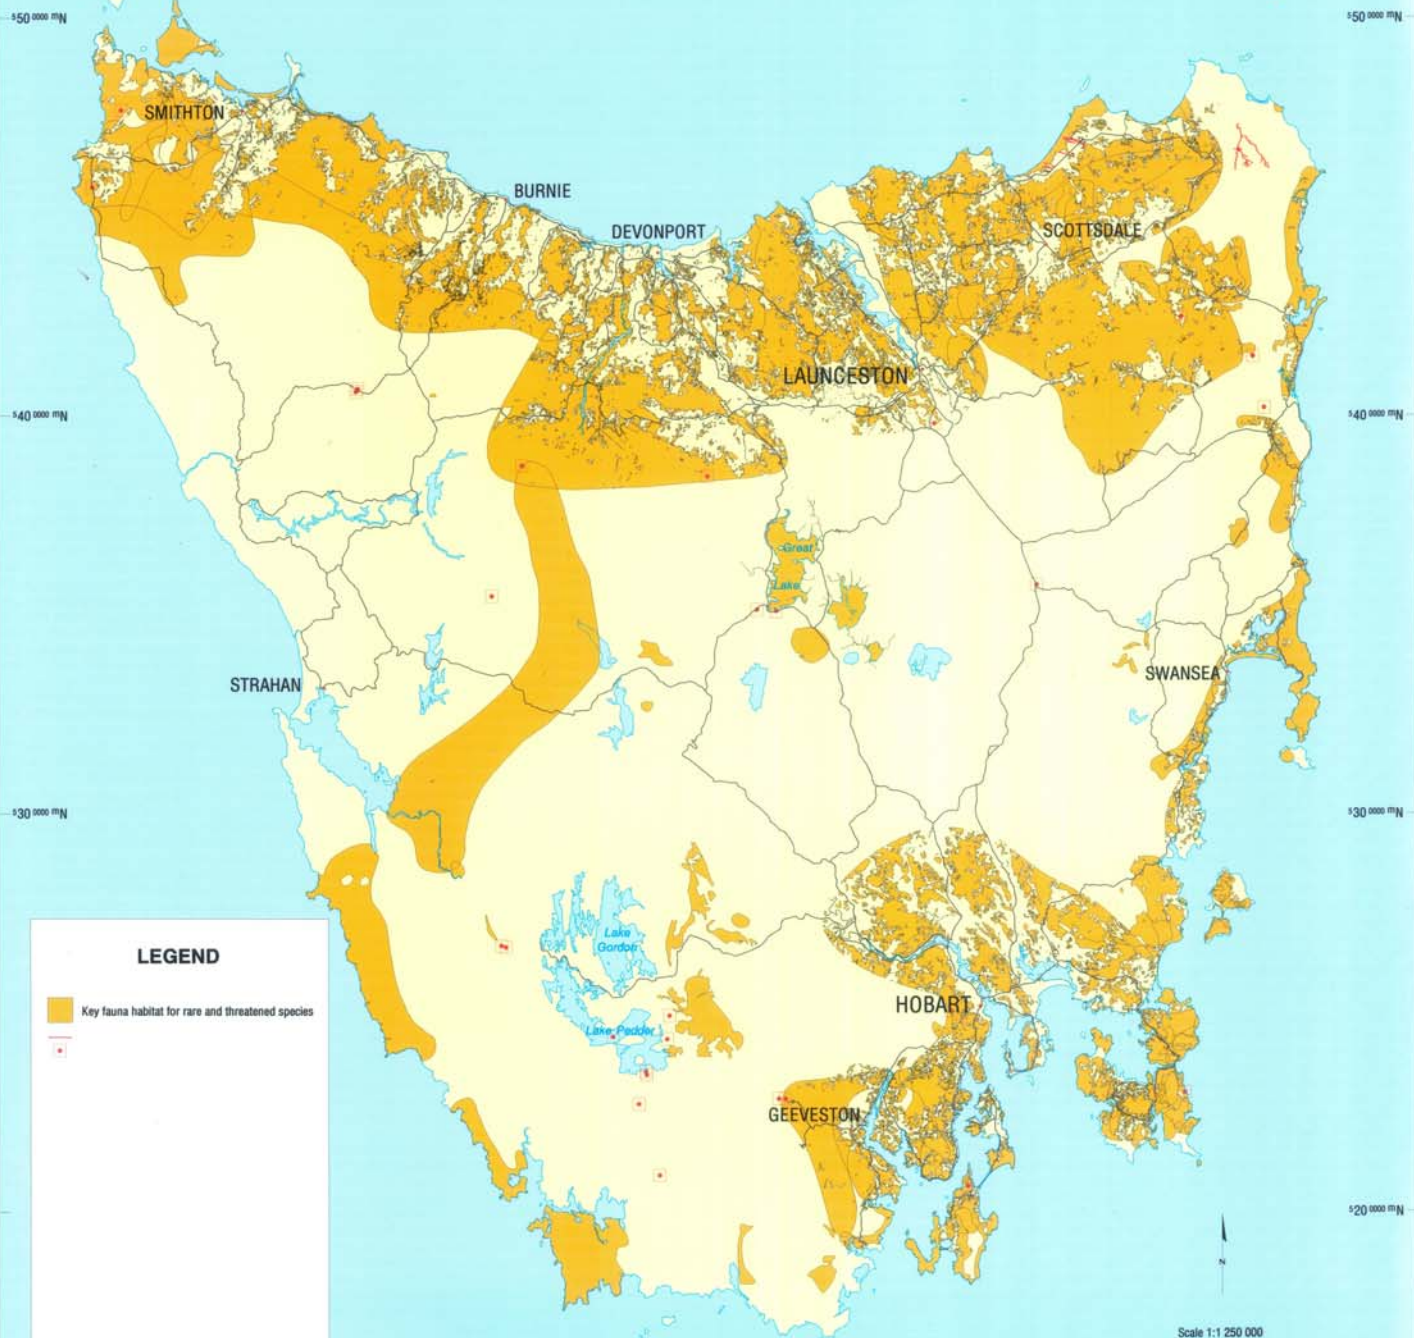

TASMANIA
Comprehensive Regional Assessment
National Estate Values
Indicative Areas
KEY FAUNA HABITAT FOR RARE AND
THREATENED SPECIES (CRITERION B1)

LEGEND

- Key fauna habitat for rare and threatened species
-